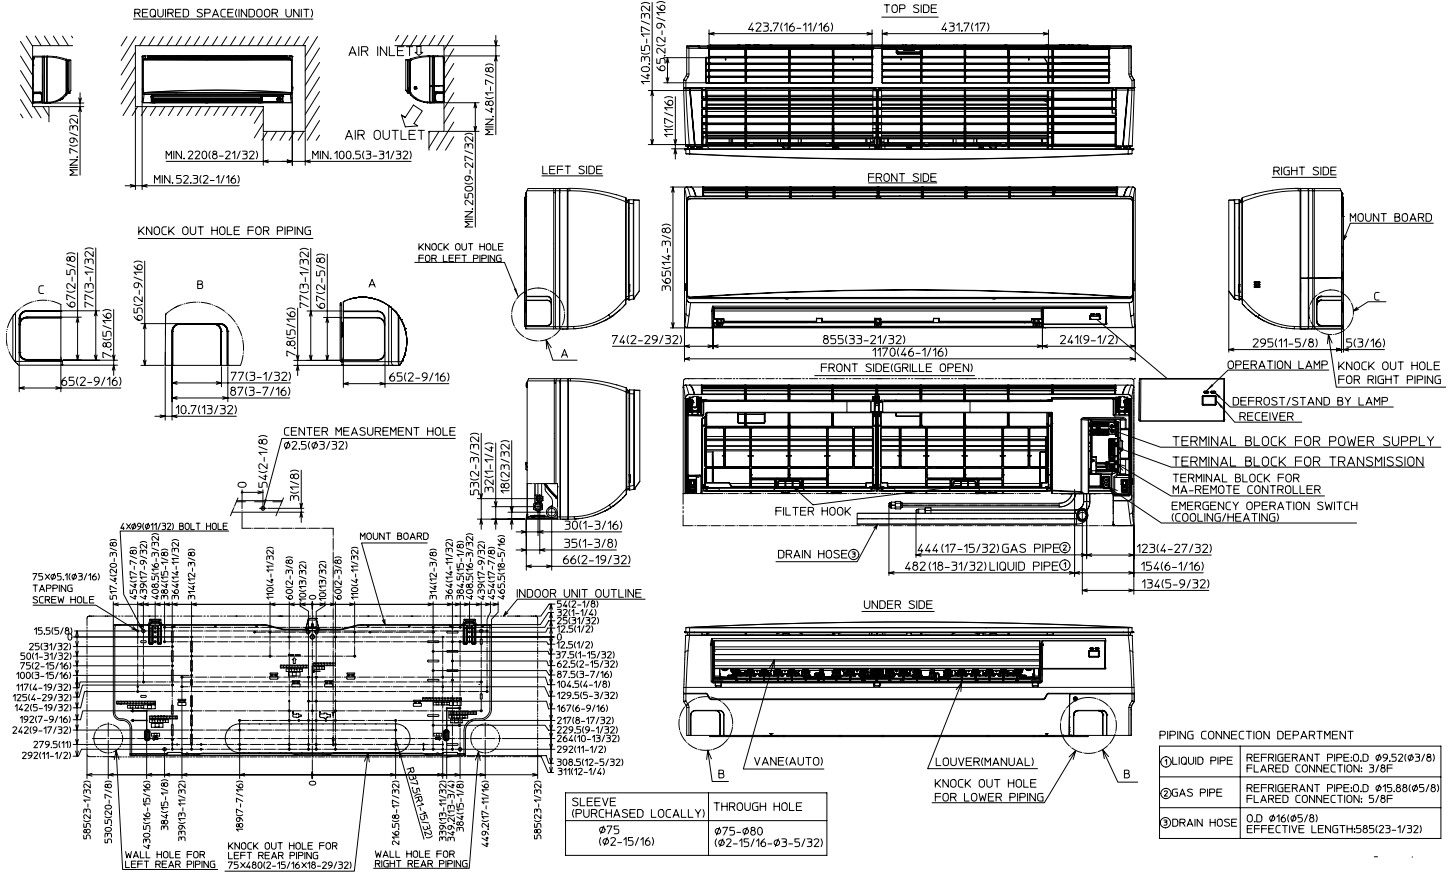

Specifications			System
Unit Type			PKFY-L30NKMU-A
Cooling Capacity (Nominal) ^{1,3}	Cooling Capacity (Nominal)	Btu/h	30,000
Heating Capacity (Nominal) ^{2,3}	Heating Capacity (Nominal)	Btu/h	34,000
Electrical	Voltage, Phase, Frequency	V AC / V AC, , Hz	208 / 230, 1, 60
	Power Consumption Cooling	kW	0.08
	Power Consumption Heating	kW	0.08
	Current Cooling	A	0.58
	Current Heating	A	0.58
	MCA	A	0.34
	MOCP	A	15
Indoor Unit	Fan Motor Type		DC Motor
	Fan Motor Output	W	69
	Airflow Rate at Cooling, Dry	CFM	710, 920
	Airflow Rate at Heating, Dry	CFM	710, 920
	Sound Pressure Level [Cooling]	dB (A)	43, 49
	Sound Pressure Level [Heating]	dB (A)	43, 49
	DBC on HEX (Yes or No)		No
	External Finish Color		0.7PB 9.2/0.4
	Unit Dimensions (W x D x H)	inch x inch x inch [mm x mm x mm]	46-1/16 x 11-5/8 x 14-3/8 [1,170 x 295 x 365]
	Package Dimensions (W x D x H)	inch x inch x inch [mm x mm x mm]	51-3/16 x 18-9/16 x 14-3/16 [1,300 x 470 x 360]
Unit Weight	lbs [kg]	46 [21]	
Package Weight	lbs [kg]	53 [24]	
Piping	Liquid Pipe Size O.D. [Flared]	inch [mm]	3/8 [9.52]
	Gas Pipe Size O.D. [Flared]	inch [mm]	5/8 [15.88]

NOTES

¹Cooling at 95°F (Indoor: 80°F DB, 67°F WB // Outdoor: 95°F DB, 75°F WB)

²Heating at 47°F (Indoor: 70°F DB, 60°F WB // Outdoor: 47°F DB, 43°F WB)

³Nominal capacity only. Actual capacity output varies based on the system-specific configuration.

INDOOR UNIT DIMENSIONS: PKFY-L30NKMU-A

1340 Satellite Boulevard Suwanee, GA 30024
 Toll Free: 800-433-4822 <https://mitsubishicomfort.com>