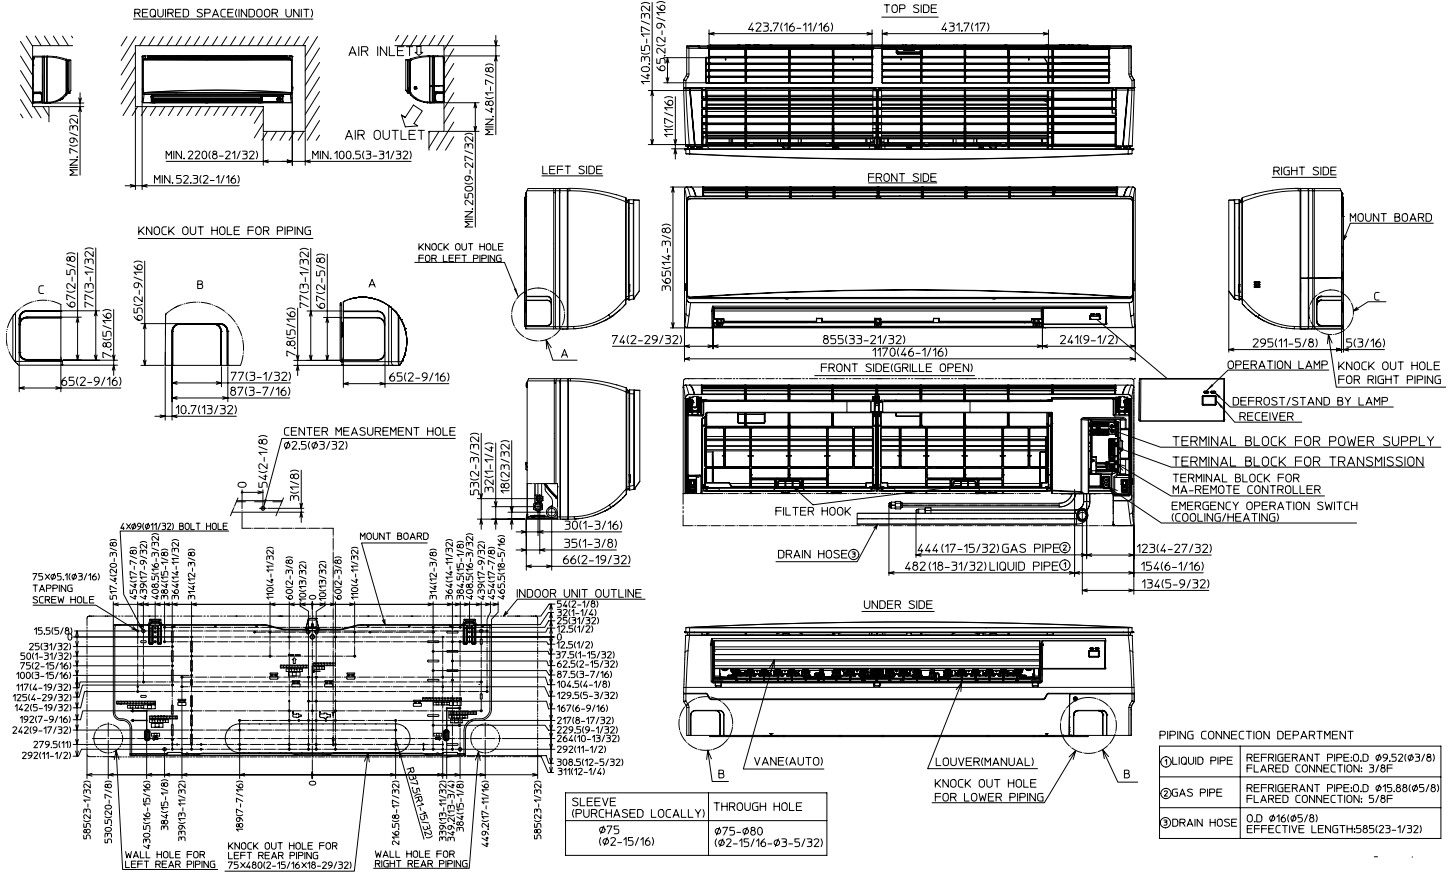

INDOOR UNIT DIMENSIONS: PKFY-L24NKMU-A

1340 Satellite Boulevard Suwanee, GA 30024
Toll Free: 800-433-4822 <https://mitsubishicomfort.com>

METUS_2025-02_PROPIN